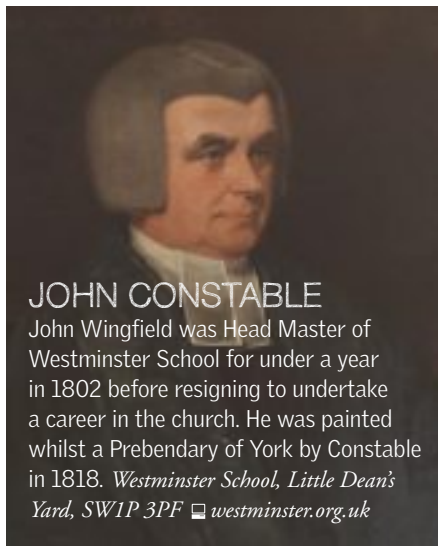

### OLIVE MUDIE-COOKE

Mudie-Cooke was one of very few women appointed an Official War Artist in WW1. She attended Notting Hill & Ealing High School between 1900 and 1903. 'The Somme' is one of seven copies of her sketches that NHEHS owns. *Notting Hill & Ealing High School, 2 Cleveland Road, W13 8AX* [nbehs.gdst.net](http://nbehs.gdst.net)

### JOHN CONSTABLE

John Wingfield was Head Master of Westminster School for under a year in 1802 before resigning to undertake a career in the church. He was painted whilst a Prebendary of York by Constable in 1818. *Westminster School, Little Dean's Yard, SW1P 3PF* [westminster.org.uk](http://westminster.org.uk)