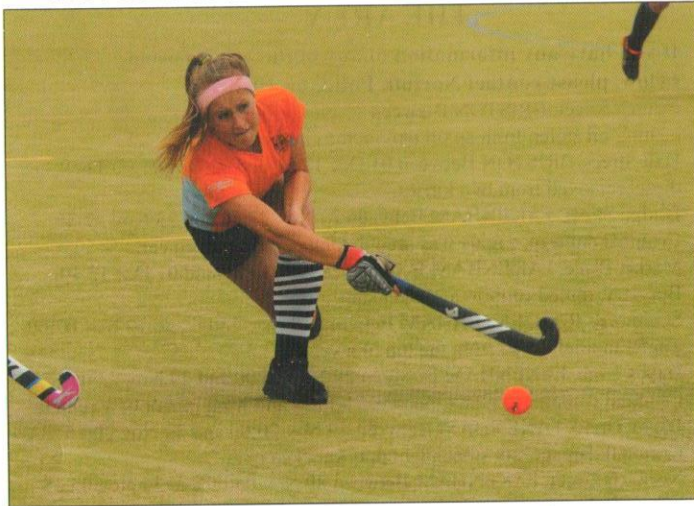

ENGLAND HOCKEY SELECTION FOR NORFOLK PUPIL

Congratulations to Gabby Stilgoe from Docking who has been selected as part of the Under 16 England Hockey squad. Gabby who is a pupil at Gresham's School in Holt was delighted when she received the news last week. Gabby started playing hockey when she was six years old and has played club hockey at the Pelicans Hockey Club in King's Lynn as well as playing first team hockey at Gresham's Prep School. In 2012, she was just one of six players in the country to be selected to compete for a place in the Under 16 England squad but sadly was not selected last year. Gabby who is now in the Fifth Form at Gresham's Senior School has worked hard and attended many training and selection camps at Norfolk county and east divisional level and her determination to improve has been rewarded with her recent selection to the England squad.

TEXAS HOLD 'EM POKER

TOURNAMENT PLAY at Holt Sports & Social Club,
Kelling Road, Holt. Every Tuesday at 8.00pm
(excl. Christmas and New Year's Eve)
and occasional Fridays. A friendly night out!

Further details from 01263 713804.